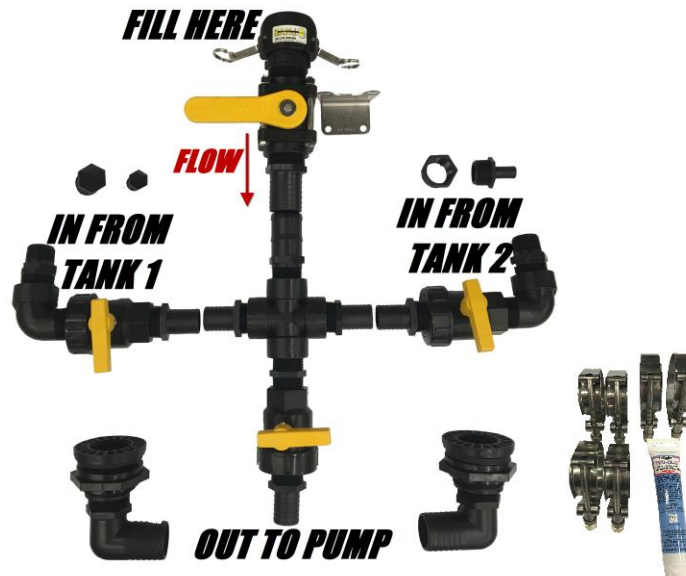

# QUICK FILL KITS

SINGLE TANK INSTALLATION: Part # 500 WWQF100

TWO- TANK INSTALLATION: Part # 500 WWQF200

OVERFLOW HOSE INSTALLATION: (Optional)

C&R Supply has put together a kit that gives you everything you need to add a quickfill system to your new or existing tank setup on your planter. Easy to install on a one tank or two tank fertilizer system. Quickly fill tanks from the bottom. Contains an optional overflow hose for unexpected overflow.